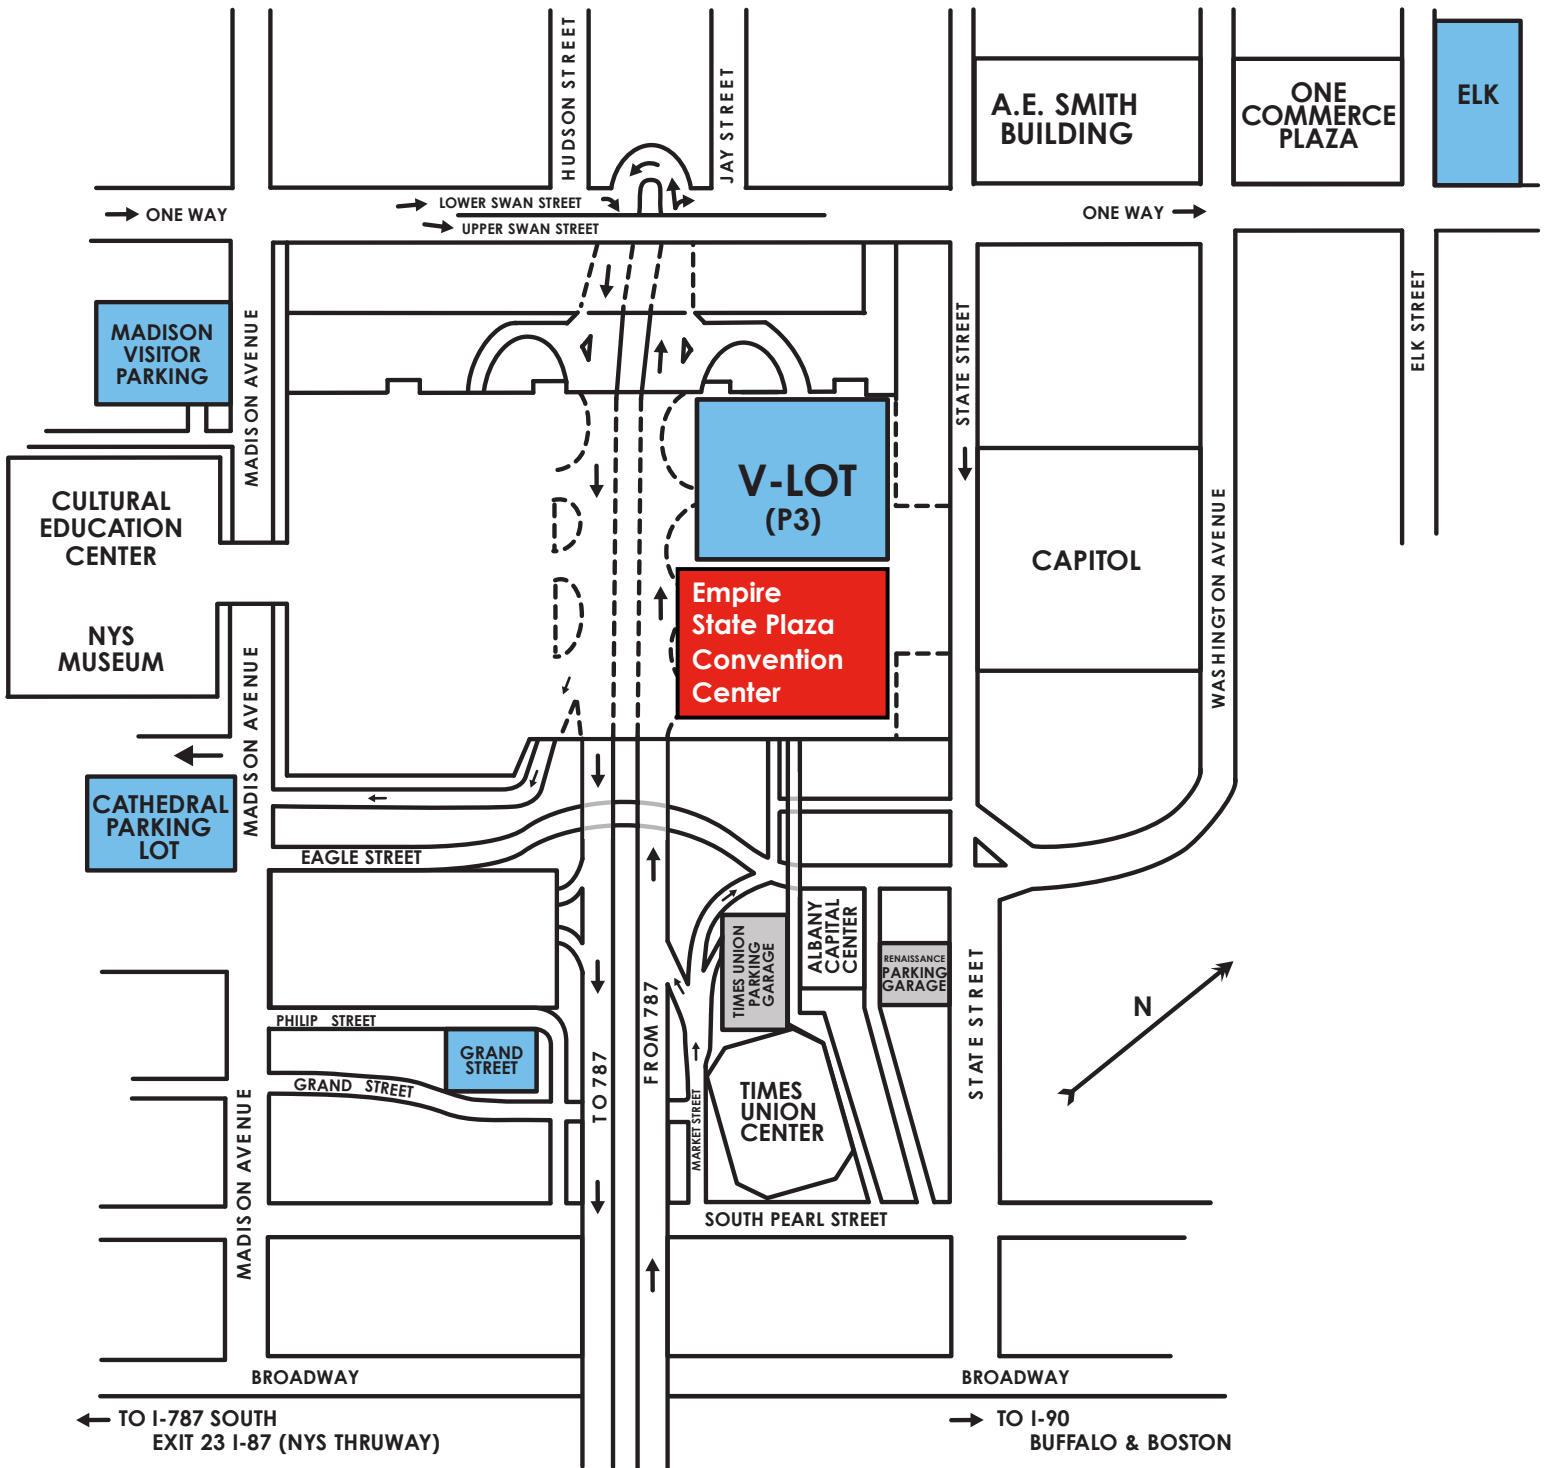

Empire State Plaza Visitor Parking

parking.management@ogs.ny.gov
518-474-8118

The Times Union and Renaissance Hotel parking garages are not OGS-managed parking facilities. Fee upon entry applies.

Office of
General Services